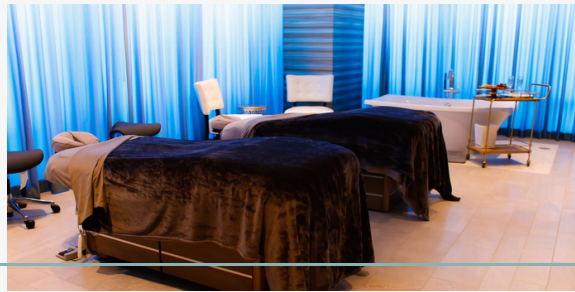

## Hours

OPEN DAILY  
10 AM - 6 PM

*Monday's by appointment only.*

At Emerge Spa at River Spirit, we offer all the amenities you expect from a world-class spa. Your comfort, relaxation & experience are the utmost importance to us. You can enjoy our inviting relaxation room to savor a quiet moment before, during, & after your treatments.

Our dressing rooms with your personal locker ensure your comfort and privacy with facilities to shower and freshen up after your treatment. We know a spa can seem intimidating, that's why we have worked to create a pleasant and welcoming environment for all to enjoy.

### DIAMOND GLOW

	M-Th	F-Sun
ESSENTIAL DIAMOND GLOW	200	220
DIAMOND GLOW LUXE FACIAL Includes dermaplane, masque and hand + arm massage.	240	260
ADD ON'S Additional area, peel, dermaplane	30+	30+

### LASH, BROW & WAXING

	M-Sun
LASH LIFT	75
BROW TINT	25
LASH TINT	35
FACE & BODY WAXING	20+

**Spa Day Pass \$25**

Includes use of:  
Sauna, Whirlpool (women's only), Steam Room, Showers and Lockers.  
**These amenities are included with the purchase of a service.**