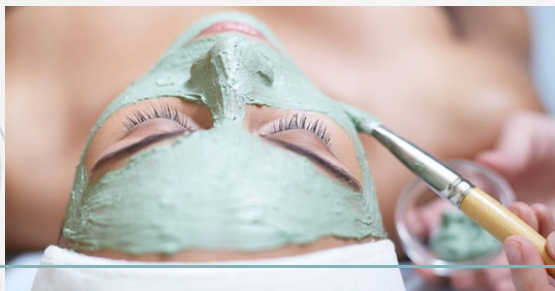

SPA AESTHETICS

FACIALS

	Tu-Th	F-Sun
45 MINUTE EXPRESS EMINENCE FACIAL	85	105
60 MINUTE EMINENCE FACIAL Includes face, décollete, arm and hand massage	115	135
90 MINUTE EMINENCE FACIAL Our longest facial for those that want the most time available to relax and be pampered during their customized treatment.	155	175
PUMPKIN PEEL FACIAL	135	155
PEPTIDE PEEL FACIAL	135	155
ACNE BACK TREATMENT	120	140

DIAMOND GLOW

	Tu-Th	F-Sun
ESSENTIAL DIAMOND GLOW	220	240
DIAMOND GLOW LUXE FACIAL Includes dermaplane, masque and hand + arm massage.	260	280
ADD ON'S Additional area, peel, dermaplane	30+	30+

LASH, BROW & WAXING

	Tu-Sun
LASH LIFT	75
BROW TINT	25
LASH TINT	35
FACE & BODY WAXING	20+
BROW LAMINATION	85

SPA DAY PASS $30

Includes use of:
Sauna, Whirlpool (women's only), Steam Room, Showers and Lockers.
These amenities are included with the purchase of a service.

MASSAGE THERAPY

	Tu-Th	F-Sun
EMERGE ESSENTIAL MASSAGE	70-130	90-150
DEEP TISSUE MASSAGE	90-150	110-170
COUPLES EMERGE ESSENTIAL MASSAGE	210-280	250-310
COUPLES DEEP TISSUE MASSAGE	250-310	270-350
COUPLES EXTRA ROOM TIME*	65 / 125	65 / 125
WARM STONE MASSAGE	150	170
HIMALAYAN SALT STONE MASSAGE	160	180
MOTHERHOOD MASSAGE	110	130
CUPPING 30 or 60 minute appointment	65-130	80-150
CUPPING ADDED TO MASSAGE	40-60	40-60
LYMPHATIC DRAIN MASSAGE	105	120

Ask us about our massage add on's! Starting at $10+

45, 60, 75 or 90 minutes available for most massages.

*Couples extra time 45 / 60 minutes. Hors d'oeuvres and champagne included if requested in advance with pre-booked appointment. Pricing is per person.

BODY TREATMENTS

	Tu-Th	F-Sun
COCONUT EXFOLIATING & FIRMING BODY TREATMENT	120	140
MANGO MOJITO WRAP	155	175
STONE CROP BODY WRAP	180	200

Prices listed do not include tax*

NAIL TREATMENTS