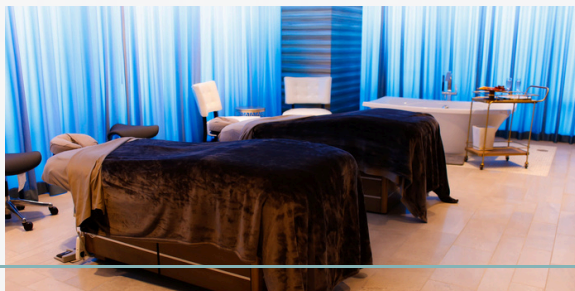

SPA AESTHETICS

FACIALS

	Tu-Th	F-Sun
45 MINUTE EXPRESS EMINENCE FACIAL	85	105
60 MINUTE EMINENCE FACIAL Includes face, décollete, arm and hand massage	115	135
90 MINUTE EMINENCE FACIAL Our longest facial for those that want the most time available to relax and be pampered during their customized treatment.	155	175
PUMPKIN PEEL FACIAL	135	155
PEPTIDE PEEL FACIAL	135	155
ACNE BACK TREATMENT	120	140

DIAMOND GLOW

	Tu-Th	F-Sun
ESSENTIAL DIAMOND GLOW	220	240
DIAMOND GLOW LUXE FACIAL Includes dermaplane, masque and hand + arm massage.	260	280
ADD ON'S Additional area, peel, dermaplane	30+	30+

LASH, BROW & WAXING

	Tu-Sun
LASH LIFT	75
BROW TINT	25
LASH TINT	35
FACE & BODY WAXING	20+
BROW LAMINATION	85

SPA DAY PASS $30

Includes use of:
Sauna, Whirlpool (women's only), Steam Room, Showers and Lockers.
These amenities are included with the purchase of a service.

MASSAGE THERAPY

	Tu-Th	F-Sun
EMERGE ESSENTIAL MASSAGE	70-130	90-150
DEEP TISSUE MASSAGE	90-150	110-170
COUPLES EMERGE ESSENTIAL MASSAGE	210-280	250-310
COUPLES DEEP TISSUE MASSAGE	250-310	270-350
COUPLES EXTRA ROOM TIME*	65 / 125	65 / 125
WARM STONE MASSAGE	150	170
HIMALAYAN SALT STONE MASSAGE	160	180
MOTHERHOOD MASSAGE	110	130
CUPPING 30 or 60 minute appointment	65-130	80-150
CUPPING ADDED TO MASSAGE	40-60	40-60
LYMPHATIC DRAIN MASSAGE	105	120

Ask us about our massage add on's! Starting at $10+

45, 60, 75 or 90 minutes available for most massages.

*Couples extra time 45 / 60 minutes. Hors d'oeuvres and champagne included if requested in advance with pre-booked appointment. Pricing is per person.

BODY TREATMENTS

	Tu-Th	F-Sun
COCONUT EXFOLIATING & FIRMING BODY TREATMENT	120	140
MANGO MOJITO WRAP	155	175
STONE CROP BODY WRAP	180	200

Prices listed do not include tax*

NAIL TREATMENTS